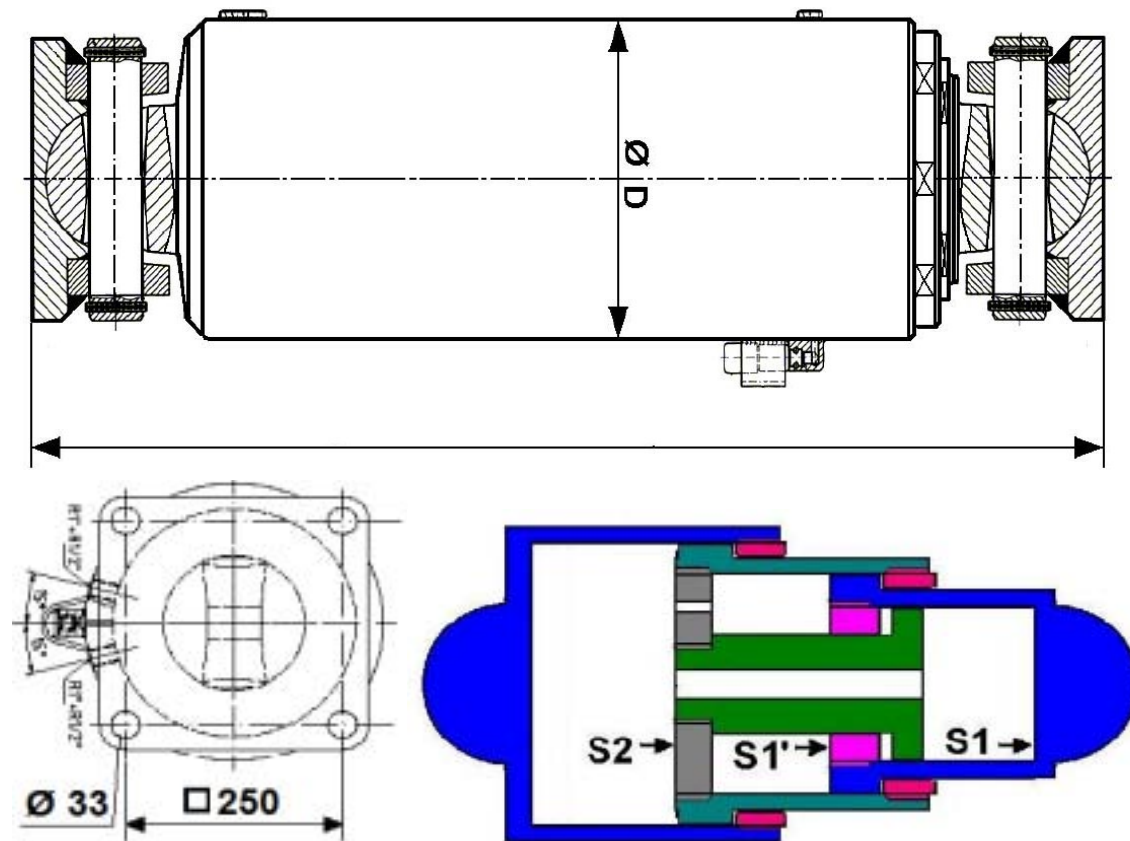

Main Jacking Cylinders 4000 mm stroke

Jacking force	3027 / 3077 kN at 500 bar
Outside diameter	343 mm
Length retracted	2850 mm
Length extended	6850 mm
Stroke	4000 mm
Minimum purchase quantity	
Delivery time ex-works Germany	
Price ex-works Germany without any duties and taxes	